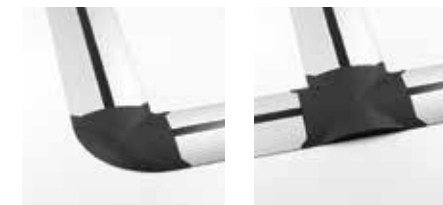

## EVoline Bridge

The EVoline Bridge tidies up the cable routing. The rail is rigid, suitable for rolling over and so flat that no tripping hazard arises. Power and data cables are laid separately in two compartments in their sturdy anodised aluminium housing.

## EVoline WireLane

With EVoline WireLane, all cables run in orderly tracks. The plastic under-the-table channel is screwable, linkable and flexible. Individual links can be connected or disconnected.

## EVoline Rail

Not all power and data connections need to be accessible on the desk-top. In the case of representative tables, even a completely free area is often desired. EVoline Rail helps with under-the-table mounting, not least with the practical clip for fastening the WireLane.