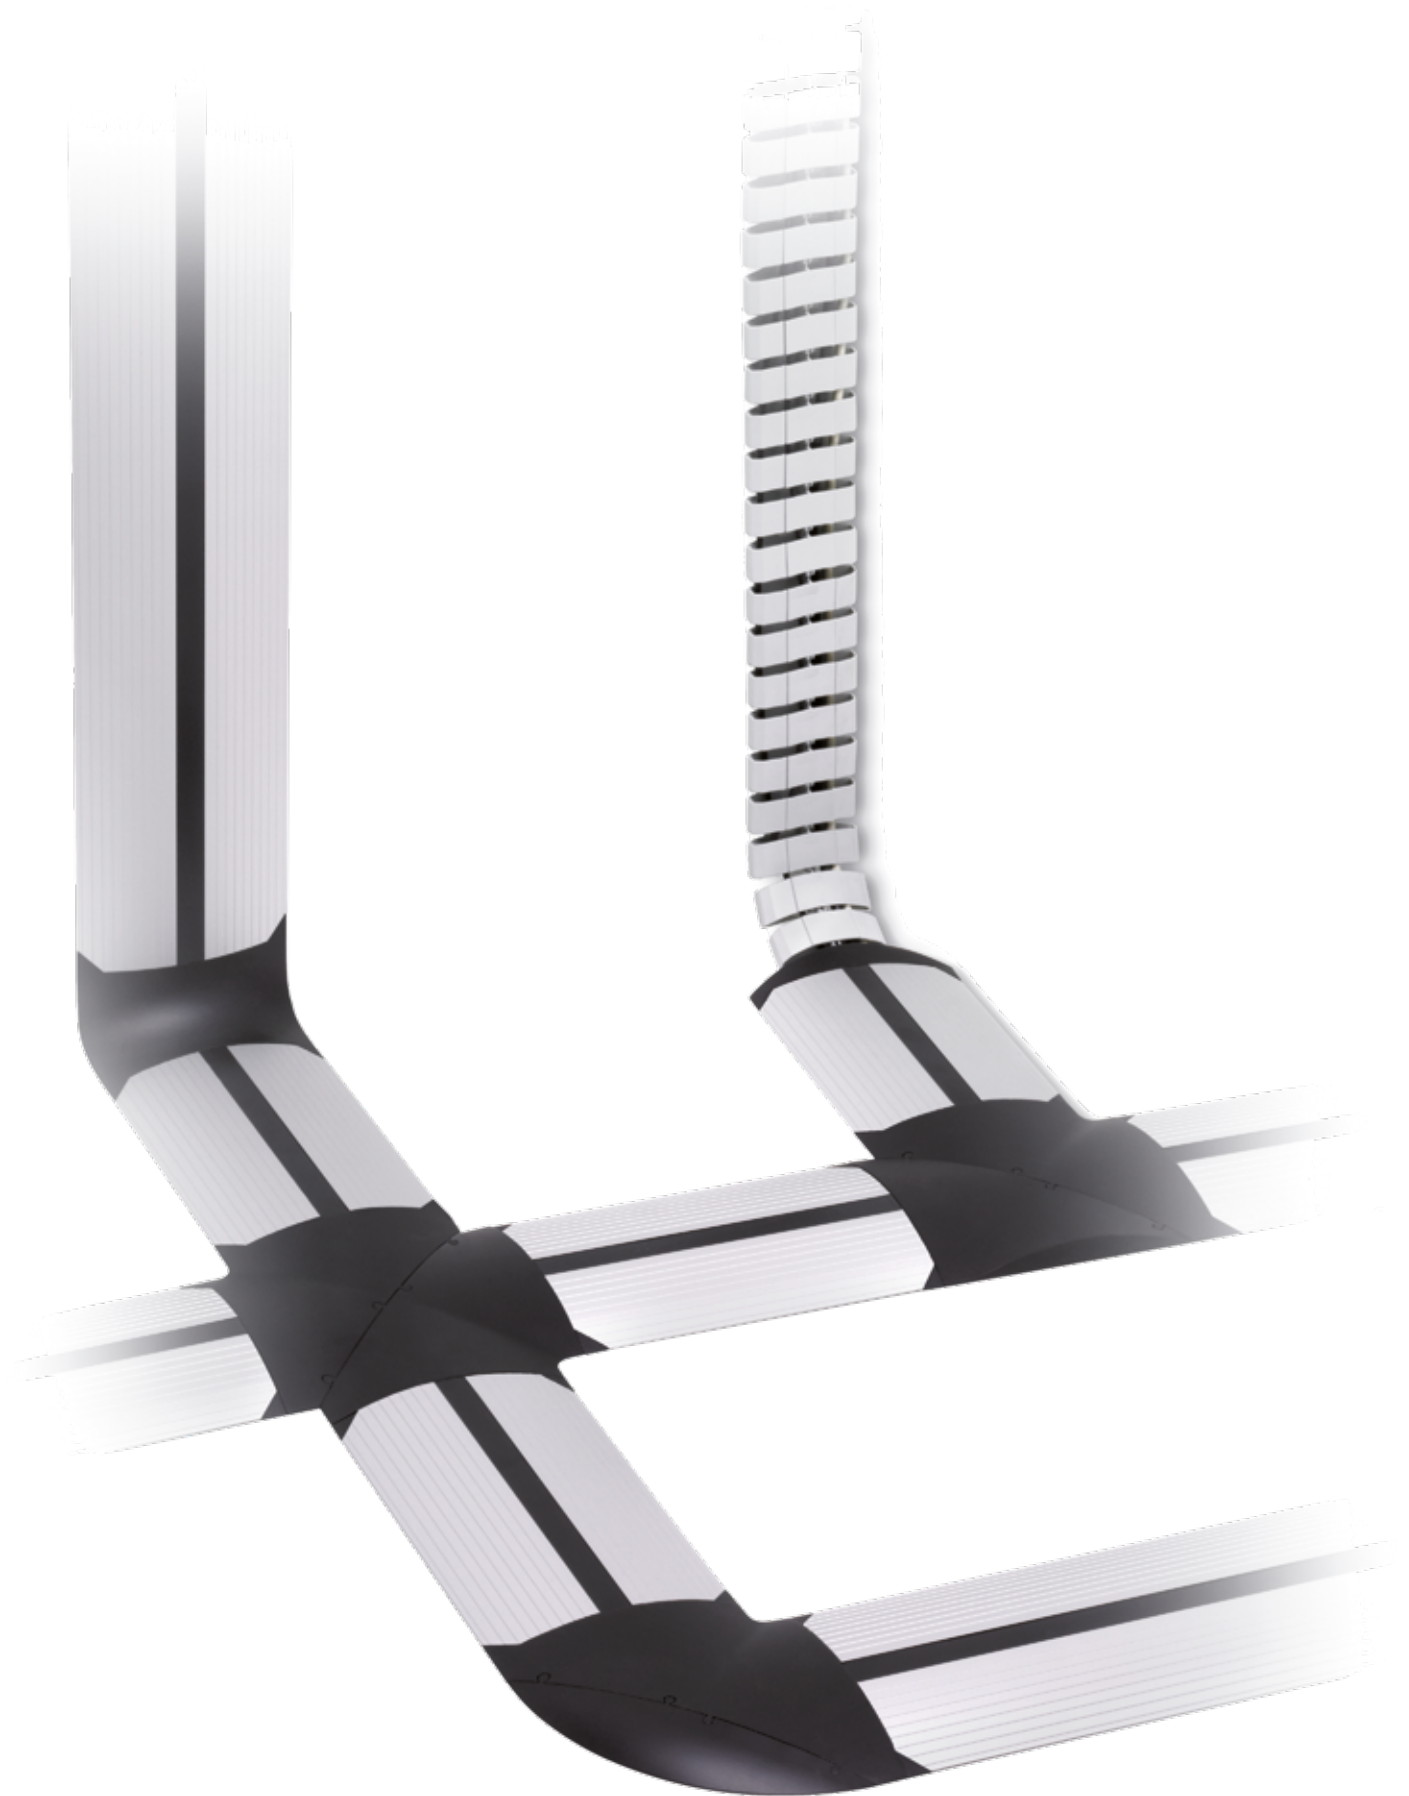

EVoline® Cable Management