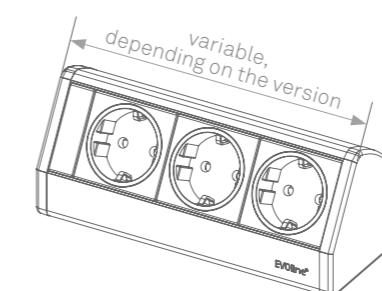

Proven for office and hotel.

The EVoline Dock floats above the desktop and in this way provides for the maximum possible free space - either mobile on patented clamp feet or stationary on stainless steel clamps. Internationally equipped with connections for power, data and multimedia.

Freely configurable according to your wishes

Available surfaces

Various fasteners