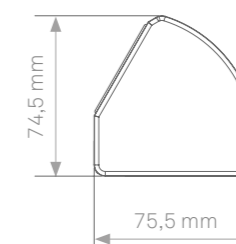

Proven for office and hotel.

The EVoline Dock floats above the desktop and in this way provides for the maximum possible free space - either mobile on patented clamp feet or stationary on stainless steel clamps. Internationally equipped with connections for power, data and multimedia.

Freely configurable according to your wishes

Available surfaces

Various fasteners