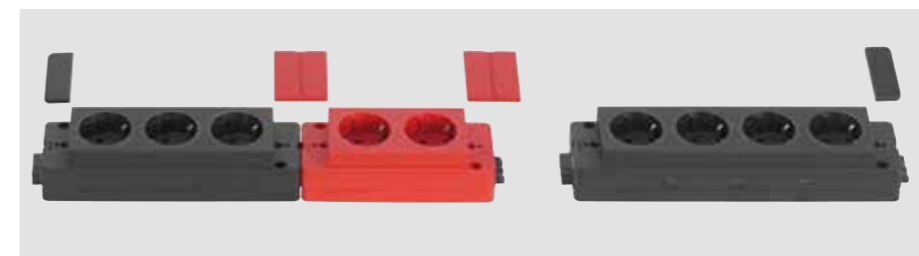

EVoline[®] Express

Safety right from the start.

EVoline relies for office electrification on a modular power supply with decentralised safety modules.

The EVoline Express isolates sensitive circuits from each other and ensures operational safety.

Available with internationally approved sockets.

Possible plug connector systems

Wieland GST 18i3 plug

Wieland GST 18i3 socket

WAGO WINSTA plug

WAGO WINSTA socket

Connection options with the Express:

Self-extinguishing and flame-retardant plastics are standard.