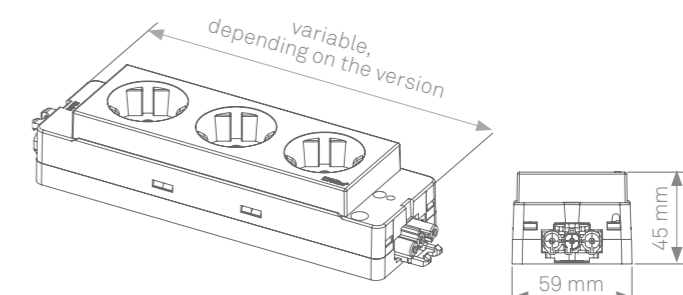

Available colours