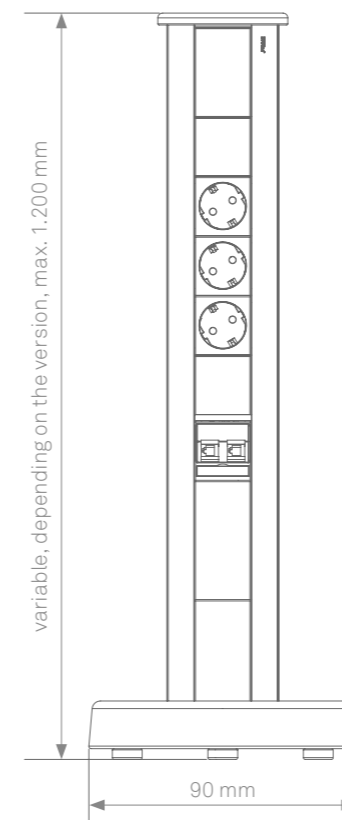

EVoline[®] Vertical

Stable. Space-saving.

The EVoline Vertical stands freely in the room, stable on a solid cast iron base. Upright, mobile and space-saving, it is the ideal solution for offices, hotels or salesrooms.

With a height of up to 1.20 m, the EVoline Vertical eliminates the need to bend down for sockets: power, multimedia and data connections are easily accessible at a comfortable height.

Freely configurable according to your wishes