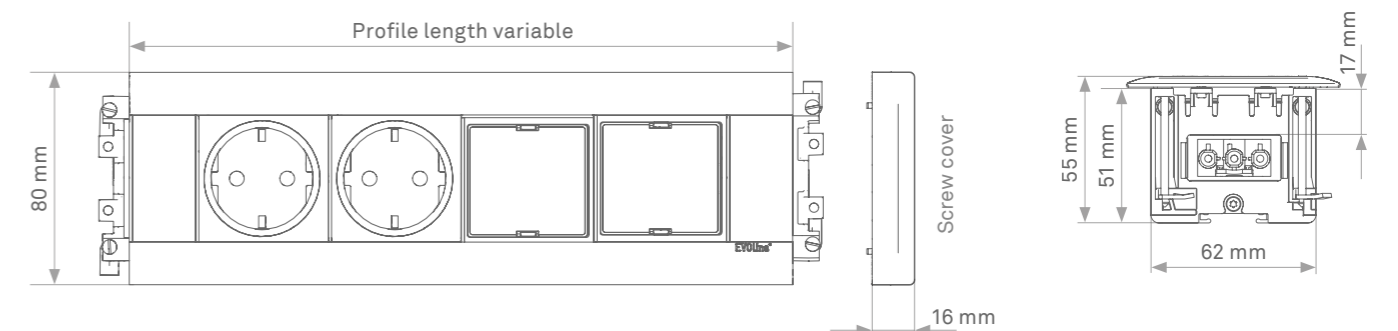

Available surfaces