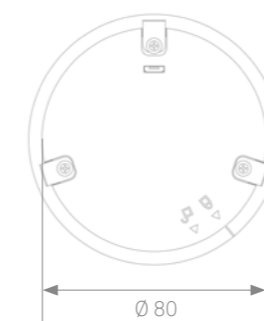

Under cover.

All Qi-compatible devices can be charged with the EVOLine Qi Charger.

It is installed either under the table or worktop - so that the charging station is invisible - or as an insert for standard openings of $\varnothing$ 80 mm.

The device to be charged is simply placed in the appropriate place - pure minimalism.