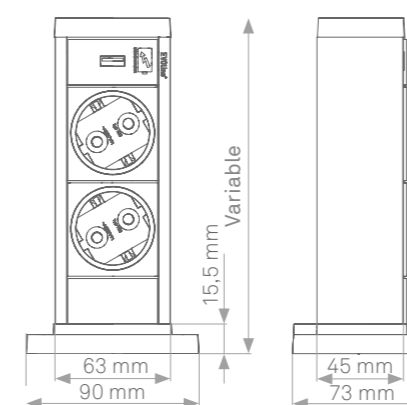

The mobile organiser.

It organises the most important connections and bundles them, easily accessible, right next to where they are needed.

The vertical multiple socket can be ordered with USB chargers in different versions and international power socket modules.

Available surfaces

Black, silver or white.

Available with internationally approved sockets.

The EVoline Up can be attached quickly and securely to any work surface - even to glass - with the aid of adhesive strips and removed again without leaving residues behind.

Of course, it can also be firmly screwed to the surface if desired.