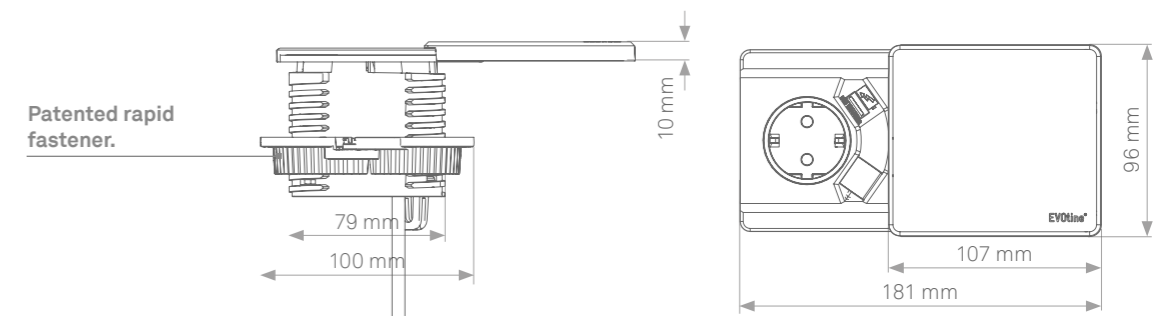

EVoline[®] Square 80

EVoline® Square80

Qi-READY
iPhone + Android

Innovation in the smallest space.

Cable apertures with a diameter of 80 mm are standard in desks. The standard opening in the desk-top can offer more than a hole with a cover though:

Available with internationally approved sockets.

Available surfaces

Stainless steel look

black

white

The EVoline Square80 houses a power socket, a USB charger and a network connection in a diameter of 80 mm. The EVoline Square80 makes a smart offer even in the closed state:

In the optional Qi version, the sliding cover is designed as an inductive charging point, on which suitable mobile phones can be charged wirelessly.

EVOLine®

Schulte Elektrotechnik GmbH & Co. KG

Jüngerstraße 21
D-58515 Lüdenscheid